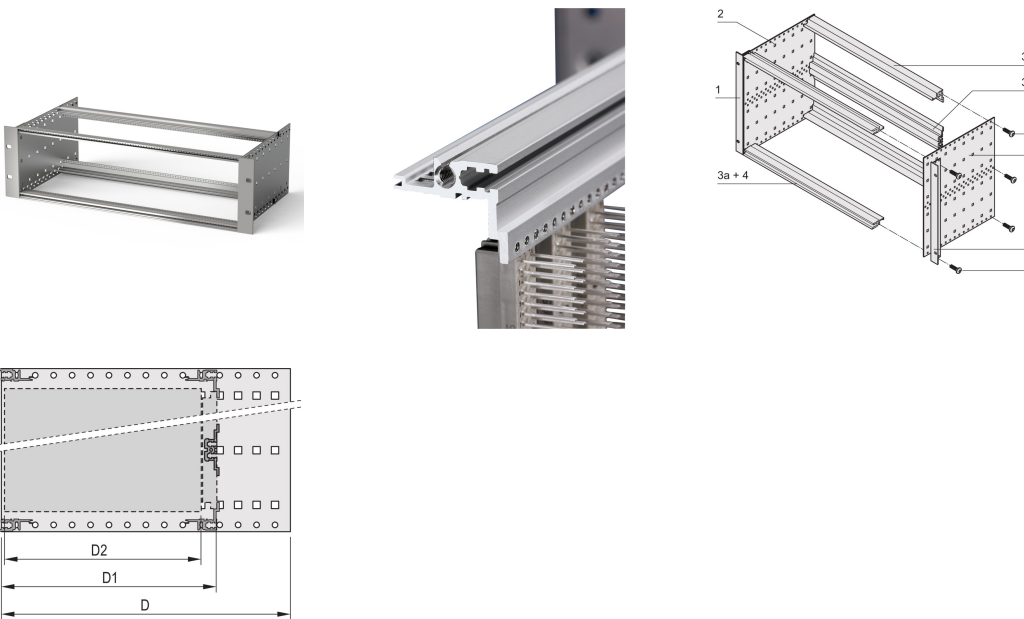

EuropacPRO 19" Subrack Kit for DIN Connector, Retrofit Shielding, 6 U, 175 mm

CATALOG NUMBER

24563-491

Non-shielded subrack for Din Connector mounting EN 60603-2 (DIN 41612).

CERTIFICATIONS

FEATURES

Subrack with side panel type F ("flexible"), front 19" bracket included, depth-adjustable 19" bracket sold separately (not included in items delivered)

Aluminum construction

IP 20, in accordance with IEC 60529

Internal and external dimensions in accordance with: IEC 60297-3-100, -101, IEEE 1101.1

Rear horizontal rails for connector mounting (IEC 60603-2 / DIN 41612)

Modifications such as cutouts, different finishes or dimensions available

Supplied as space-saving flat-pack

Horizontal rail type "light"

PRODUCT ATTRIBUTES

Rack Height: 6U

Package Quantity: 1

Depth: 6.89in

For Mounting: DIN Connector

Gasket Type: Stainless Steel EMC (retrofittable)

Handle Included: No

Mounting: Rack

Complies With: IEC 60297-3-103

EMC Shielding: No

Finish: Anodized; Passivated

Material: Aluminum