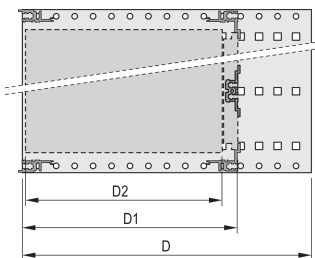

EuropacPRO 19" Subrack Kit for DIN Connector, Retrofit Shielding, 6 U, 355 mm

CATALOG NUMBER

24563-494

Non-shielded subrack for Din Connector mounting EN 60603-2 (DIN 41612).

CERTIFICATIONS

FEATURES

Subrack with side panel type F ("flexible"), front 19" bracket included, depth-adjustable 19" bracket sold separately (not included in items delivered)

Aluminum construction

IP 20, in accordance with IEC 60529

Internal and external dimensions in accordance with: IEC 60297-3-100, -101, IEEE 1101.1

Rear horizontal rails for connector mounting (IEC 60603-2 / DIN 41612)