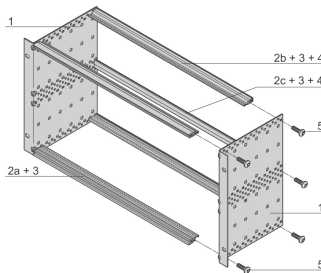

EuropacPRO 19" Subrack Kit for Backplane, Light, Unshielded, 3 U, 175 mm

CATALOG NUMBER

24564-131

Non-EMC shielded subrack for backplane mounting, light version.

CERTIFICATIONS

FEATURES

Subrack with side panel type L ("light") with integrated 19" support brackets

Horizontal rail type "light"

Aluminum construction

Rear horizontal rails for backplane mounting with insulation strip

Installed load up to 7.5 kg

Supplied as space-saving flat-pack

Internal and external dimensions in accordance with: IEC 60297-3-100, -101, IEEE 1101.1

Modifications such as cutouts, different finishes or dimensions available

PRODUCT ATTRIBUTES

Rack Height: 3U

Package Quantity: 1

Depth: 6.89in

For Mounting: Backplane

Handle Included: No

Mounting: Rack