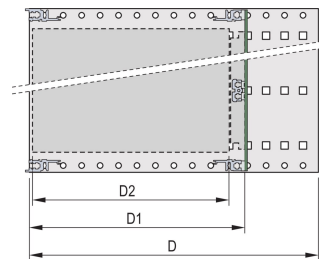

EuropacPRO 19" Subrack Kit for Backplane, Light, Unshielded, 3 U, 175 mm

CATALOG NUMBER

24564-131

Non-EMC shielded subrack for backplane mounting, light version.

CERTIFICATIONS

FEATURES

Subrack with side panel type L ("light") with integrated 19" support brackets

Horizontal rail type "light"

Aluminum construction

Rear horizontal rails for backplane mounting with insulation strip

Installed load up to 7.5 kg