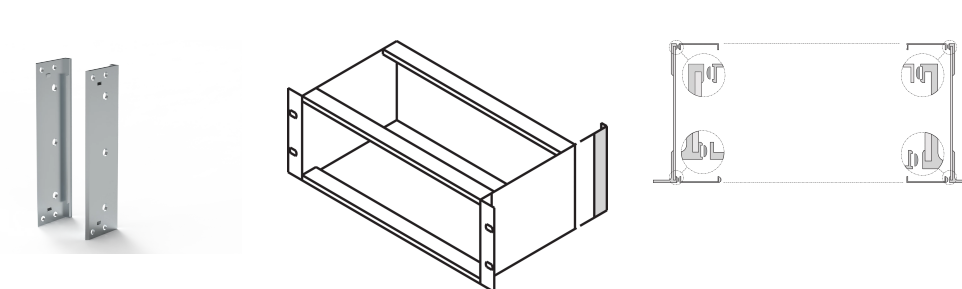

# EuropacPRO Rear Angle for Textile EMC Gasket for Side Panel, 3 U

## CATALOG NUMBER

**24564-199**

EuropacPro rear angle for Textile EMC Gasket, out of Aluminum extrusion with etched surface. Rear hood cannot be mounted simultaneously.

## FEATURES

Required for rear shielding

Also useable at the front if you use a depth-adjustable 19" support bracket

## PRODUCT ATTRIBUTES

Rack Height: 3U

Package Quantity: 2

Material: Aluminum

Product Family: EuropacPRO

Product Type: Cover

Type: Rear Angle

Works With: Subracks