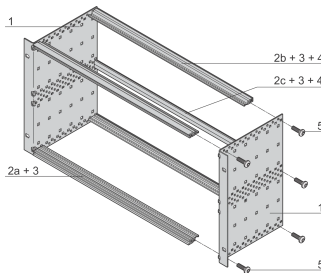

EuropacPRO 19" Subrack Kit for Backplane, Light, Unshielded, 6 U, 295 mm

CATALOG NUMBER

24564-433

Non-EMC shielded subrack for backplane mounting, light version.

CERTIFICATIONS

FEATURES

Subrack with side panel type L ("light") with integrated 19" support brackets

Horizontal rail type "light"

Aluminum construction

Rear horizontal rails for backplane mounting with insulation strip

Installed load up to 7.5 kg

Supplied as space-saving flat-pack

Internal and external dimensions in accordance with: IEC 60297-3-100, -101, IEEE 1101.1

Modifications such as cutouts, different finishes or dimensions available

PRODUCT ATTRIBUTES

Rack Height: 6U

Package Quantity: 1

Depth: 11.61in

For Mounting: Backplane

Handle Included: No

Mounting: Rack