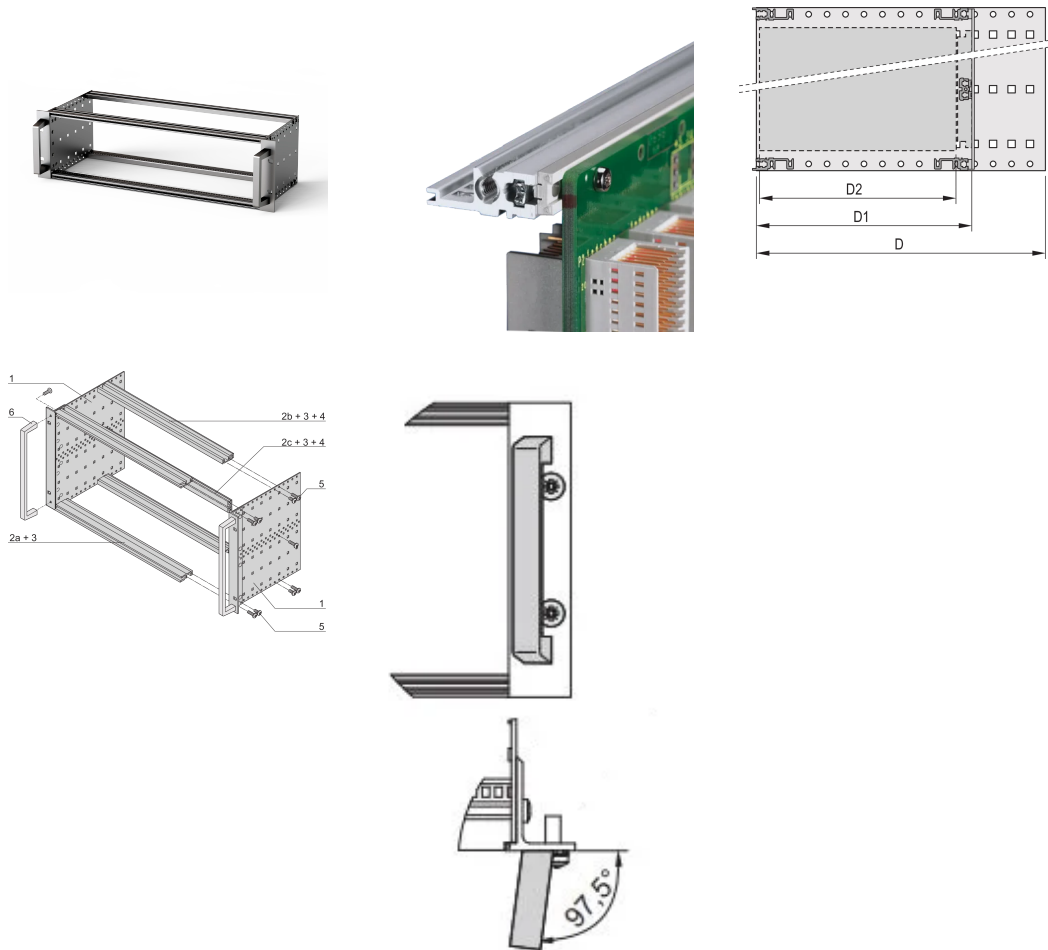

EuropacPRO 19" Subrack Kit for Backplane, Heavy, Retrofit Shielding, With Front Handle, 3 U, 175 mm

CATALOG NUMBER

24567-161

Non-EMC shielded subrack for backplane mounting, heavy version with tox welded side panels and front handle.

CERTIFICATIONS

FEATURES

Subrack with side panel type H ("Heavy"), 19" bracket is firmly fixed to side panel (tox-cold welded)

Supplied as space-saving flat-pack

Rear horizontal rail for backplane mounting with insulation strip

Horizontal rail type "Heavy"

Shock and Vibration resistance up to 5 g

IP 20, in accordance with IEC 60529

Shock and vibration tested to the German "Bahn" standards BN 411002, BN 411003

Internal and external dimensions in accordance with: IEC 60297-3-100, -101, IEEE 1101.1

Installed load up to 15 kg

Version with front handles

PRODUCT ATTRIBUTES

Rack Height: 3U

Package Quantity: 1

Depth: 6.89in

For Mounting: Backplane

Gasket Type: Stainless Steel EMC