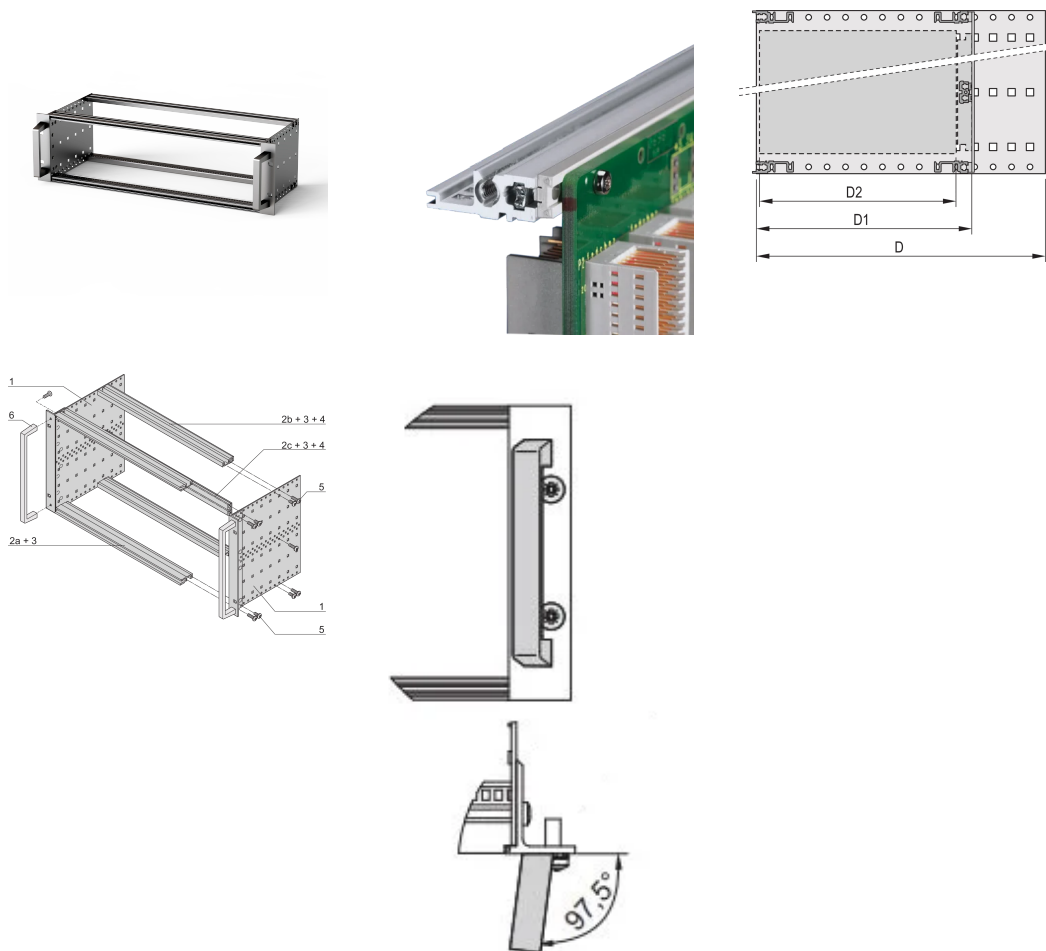

# EuropacPRO 19" Subrack Kit for Backplane, Heavy, Retrofit Shielding, With Front Handle, 3 U, 235 mm

CATALOG NUMBER

24567-162

Non-EMC shielded subrack for backplane mounting, heavy version with tox welded side panels and front handle.

## FEATURES

---

Subrack with side panel type H ("Heavy"), 19" bracket is firmly fixed to side panel (tox-cold welded)

Supplied as space-saving flat-pack

Rear horizontal rail for backplane mounting with insulation strip

Horizontal rail type "Heavy"

Shock and Vibration resistance up to 5 g

IP 20, in accordance with IEC 60529

Shock and vibration tested to the German "Bahn" standards BN 411002, BN 411003

Internal and external dimensions in accordance with: IEC 60297-3-100, -101, IEEE 1101.1

## PRODUCT ATTRIBUTES

---

Rack Height: 3U

Package Quantity: 1

Depth: 9.25in

For Mounting: Backplane

Gasket Type: Stainless Steel EMC

Shock and Vibration Tolerance: 5g (force)