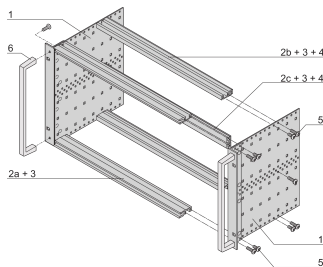

# EuropacPRO 19" Subrack Kit for Backplane, Heavy, Retrofit Shielding, With Front Handle, 6 U, 175 mm

CATALOG NUMBER

24567-461

Non-EMC shielded subrack for backplane mounting, heavy version with tox welded side panels and front handle.

## FEATURES

---

Subrack with side panel type H ("Heavy"), 19" bracket is firmly fixed to side panel (tox-cold welded)

Supplied as space-saving flat-pack

Rear horizontal rail for backplane mounting with insulation strip