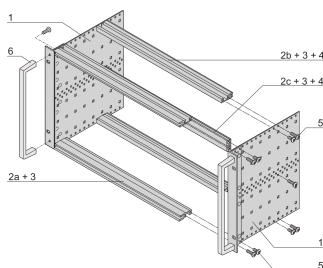

EuropacPRO 19" Subrack Kit for Backplane, Heavy, Retrofit Shielding, With Front Handle, 6 U, 295 mm

CATALOG NUMBER

24567-463

Non-EMC shielded subrack for backplane mounting, heavy version with tox welded side panels and front handle.

CERTIFICATIONS

FEATURES

Subrack with side panel type H ("Heavy"), 19" bracket is firmly fixed to side panel (tox-cold welded)

Supplied as space-saving flat-pack

Rear horizontal rail for backplane mounting with insulation strip

Horizontal rail type "Heavy"

Shock and Vibration resistance up to 5 g

IP 20, in accordance with IEC 60529

Shock and vibration tested to the German "Bahn" standards BN 411002, BN 411003

Internal and external dimensions in accordance with: IEC 60297-3-100, -101, IEEE 1101.1

Installed load up to 15 kg

Version with front handles

PRODUCT ATTRIBUTES

Rack Height: 6U

Package Quantity: 1

Depth: 11.61in

For Mounting: Backplane

Gasket Type: Stainless Steel EMC