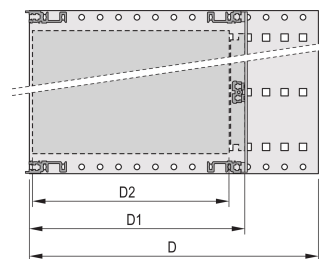

EuropacPRO 19" Subrack Kit for Backplane, Heavy, Retrofit Shielding, With Front Handle, 6 U, 295 mm

CATALOG NUMBER

24567-463

Non-EMC shielded subrack for backplane mounting, heavy version with tox welded side panels and front handle.

CERTIFICATIONS