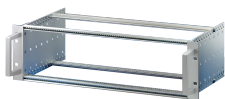

EuropacPRO 19" Subrack Kit for Backplane, Heavy, Retrofit Shielding, With Front Handle, 6 U, 295 mm

CATALOG NUMBER

24567-463

Non-EMC shielded subrack for backplane mounting, heavy version with tox welded side panels and front handle.

CERTIFICATIONS

FEATURES

Subrack with side panel type H ("Heavy"), 19" bracket is firmly fixed to side panel (tox-cold welded)

Supplied as space-saving flat-pack

Rear horizontal rail for backplane mounting with insulation strip

Installed load up to 15 kg

Version with front handles

PRODUCT ATTRIBUTES

Rack Height: 6U

Package Quantity: 1

Depth: 11.61in

For Mounting: Backplane

Gasket Type: Stainless Steel EMC