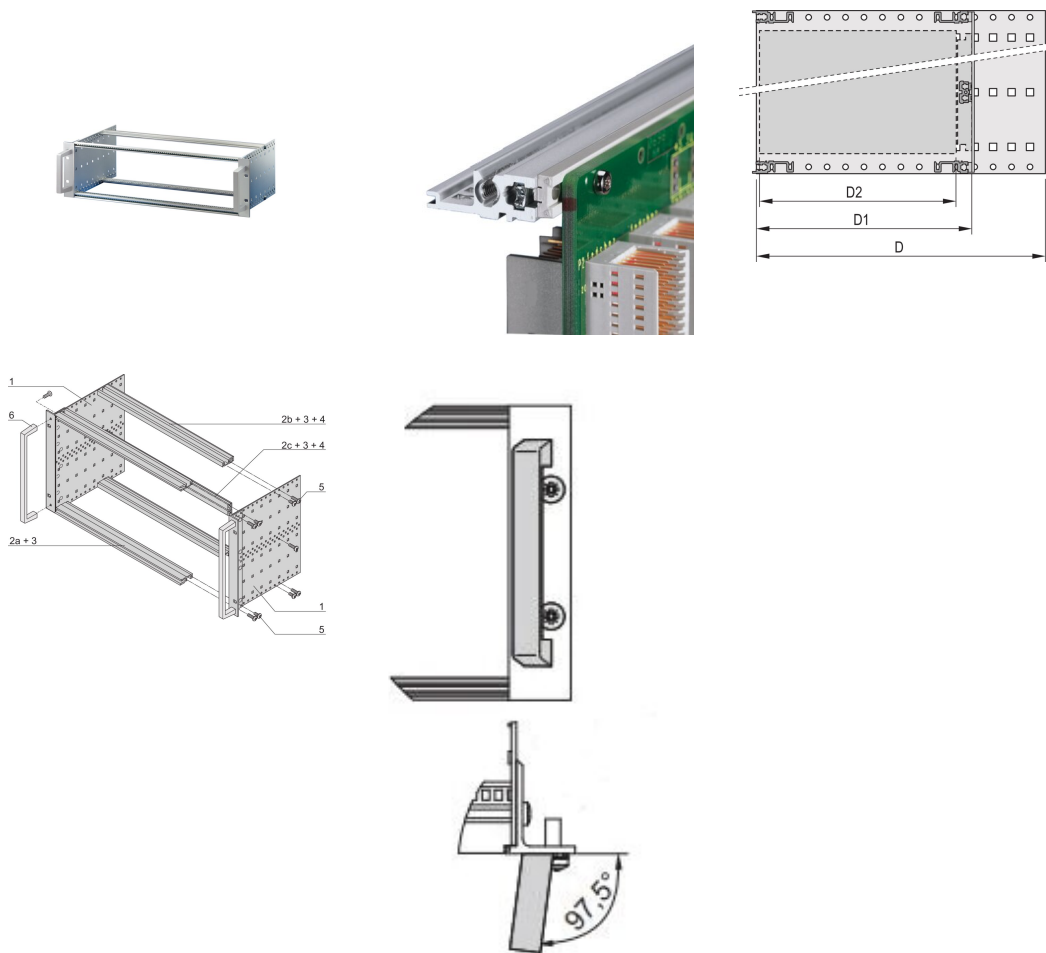

EuropacPRO 19" Subrack Kit for Backplane, Heavy, Retrofit Shielding, With Front Handle, 6 U, 355 mm

CATALOG NUMBER

24567-464

Non-EMC shielded subrack for backplane mounting, heavy version with tox welded side panels and front handle.

CERTIFICATIONS

FEATURES

Subrack with side panel type H ("Heavy"), 19" bracket is firmly fixed to side panel (tox-cold welded)

Supplied as space-saving flat-pack

Rear horizontal rail for backplane mounting with insulation strip

Horizontal rail type "Heavy"

Shock and Vibration resistance up to 5 g

IP 20, in accordance with IEC 60529

Shock and vibration tested to the German "Bahn" standards BN 411002, BN 411003

Internal and external dimensions in accordance with: IEC 60297-3-100, -101, IEEE 1101.1

Installed load up to 15 kg

Version with front handles

PRODUCT ATTRIBUTES

Rack Height: 6U

Package Quantity: 1

Depth: 13.98in

For Mounting: Backplane

Gasket Type: Stainless Steel EMC