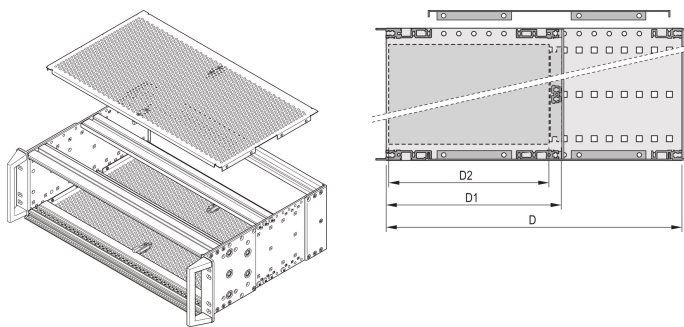

# EuropacPRO Cover Plate for Bolting to Rugged Side Panel, 84 HP, 295 mm, Board depth 180 mm

## CATALOG NUMBER

**24568-016**

A cover plate is used for electromagnetic shielding or as mechanical protection.