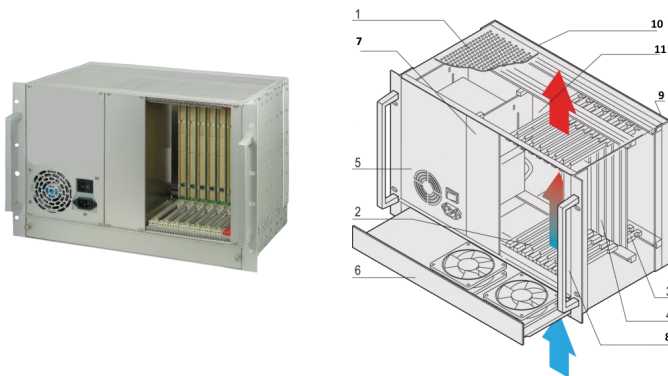

CPCI System With ATX PSU, 7 U, 8 Slot

CATALOG NUMBER

24579-026

7 U CompactPCI System with vertical Card Cage for eight 6 U Boards, eight RTM Boards and built in ATX Power Supply.

CERTIFICATIONS

FEATURES

In accordance with IEC 60297-3-101, -102, -103; IEEE 1101.1, 1101.10/11; backplane in accordance with PICMG 2.0 rev. 3.0

System with vertical card cage. Board format Front: 6 U, 160 mm deep; Rear I/O: 6 U, 80 mm deep

Backplane 8 slot, 6 U, 64 bit; system slot right; 8 HP wide CPU can be used

Heat dissipation by 1 U hot-swap fan unit, from bottom to top

ATX PSU, 300 W

PRODUCT ATTRIBUTES

Product Type: System

Number of Slots: 8

Type: 19" Rack Mount

Backplane Type: 6 U CompactPCI

Data Transfer: 64-bit PCI Bus

Power per Slot: 40W

Input Voltage AC: 100 – 240V

Airflow Direction: Bottom to Top

Rack Height: 7U

Power Supply Type: (1) ATX PSU

Power Supply Included: Yes

Rear I/O: Yes

Complies With: PICMG 2.0 R3.0

Net Weight: 13.75kg