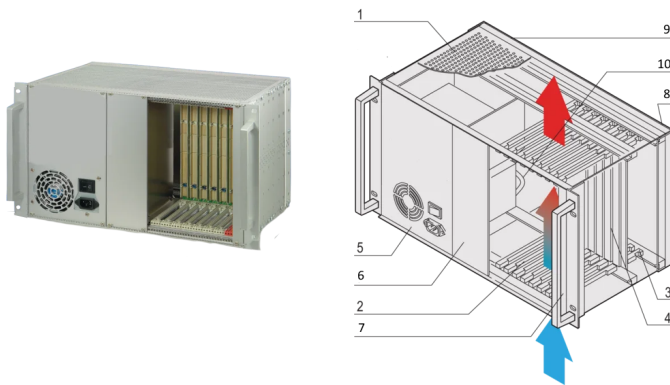

CPCI System With ATX PSU, 6 U, 8 Slot

CATALOG NUMBER

24579-030

Fanless 6 U CompactPCI System with vertical Card Cage for eight 6U Boards and eight RTM Boards. With built in ATX Power Supply.

CERTIFICATIONS

FEATURES

In accordance with IEC 60297-3-101, -102, -103; IEEE 1101.1, 1101.10/11; backplane in accordance with PICMG 2.0 rev. 3.0

System with vertical card cage. Board format Front: 6 U, 160 mm deep; Rear I/O: 6 U, 80 mm deep

Backplane 8 slot, 6 U, 64 bit, System slot right, 8 HP wide CPU can be used

Heat dissipation by convection, from bottom to top

ATX PSU, 300 W

PRODUCT ATTRIBUTES

Product Type: System

Number of Slots: 8

Type: 19" Rack Mount

Backplane Type: 6 U CompactPCI

Data Transfer: 64-bit PCI Bus

Power per Slot: 10W

Input Voltage AC: 100 – 240V

Rack Height: 6U

Power Supply Type: (1) ATX PSU

Power Supply Included: Yes

Rear I/O: Yes