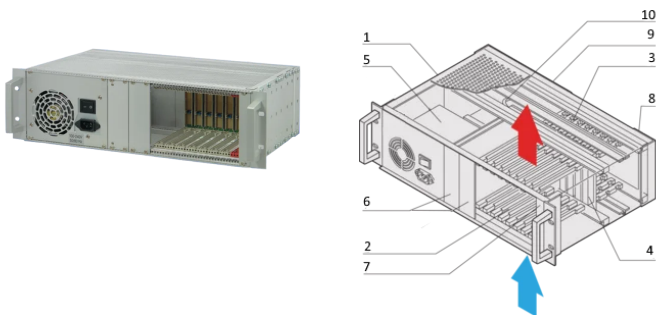

CPCI System With ATX PSU, 3 U, 8 Slot

CATALOG NUMBER

24579-031

Fanless 3U CompactPCI System with vertical Card Cage for eight 3U Boards and eight RTM Boards. With built in ATX Power Supply.

CERTIFICATIONS

FEATURES

In accordance with IEC 60297-3-101, -102, -103; IEEE 1101.1, 1101.10/11; backplane in accordance with PICMG 2.0 rev. 3.0

System with vertical card cage. Board format Front: 3 U, 160 mm deep; Rear I/O: 3 U, 80 mm deep

Backplane 8 slot, 3 U, 32 bit; system slot right; 8 HP wide CPU can be used

Heat dissipation by convection, airflow bottom to top

ATX PSU, 300 W

PRODUCT ATTRIBUTES

Product Type: System

Number of Slots: 8

Type: 19" Rack Mount

Backplane Type: 3 U CompactPCI

Data Transfer: 32-bit PCI Bus

Power per Slot: 10W

Input Voltage AC: 100 – 240V

Rack Height: 3U

Power Supply Type: (1) ATX PSU

Power Supply Included: Yes

Rear I/O: Yes