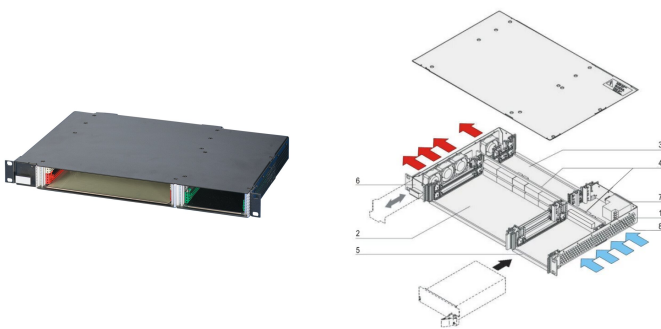

## CATALOG NUMBER

**24579-078**

1 U CompactPCI System with horizontal Card Cage for two 6 U Boards, two RTM Boards and one CompactPCI 3 U Pluggable Power Supply.

## FEATURES

In accordance with IEC 60297-3-101, -102, -103; IEEE 1101.1, 1101.10/11; backplane in accordance with PICMG 2.0 rev. 3.0

System with horizontal card cage. Board format Front: 6 U, 160 mm deep; Rear I/O: 6 U, 80 mm deep

Backplane (signal and power backplane in one unit) 2 slot, 6 U, 64 bit, System slot left, Power connector (1 x P 47)

Heat dissipation by hot-swap fan unit (airflow right to left)

Prepared for the assembly of a 19" CompactPCI power supply (3 U, 8 HP)

## PRODUCT ATTRIBUTES

Product Type: System

Number of Slots: 2

Type: 19" Rack Mount

Backplane Type: 6 U CompactPCI

Data Transfer: 64-bit PCI Bus

Power per Slot: 40W

Input Voltage AC: 100 – 240V