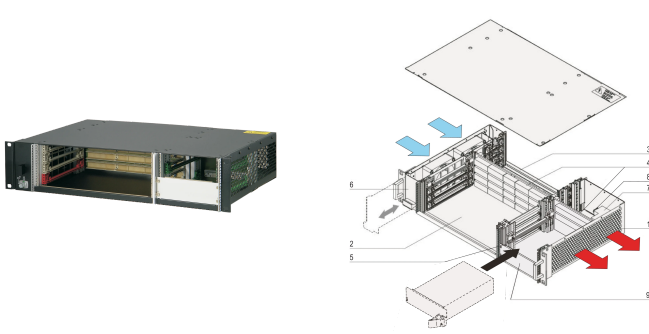

CPCI System for Pluggable PSU, Horizontal, 2 U, 4 Slot

CATALOG NUMBER

24579-082

2 U CompactPCI System with horizontal Card Cage for four 6 U Boards, four RTM Boards and one CompactPCI 3 U Pluggable Power Supply. Option to assemble a second pluggable Power Supply.

CERTIFICATIONS

FEATURES

In accordance with IEC 60297-3-101, -102, -103; IEEE 1101.1, 1101.10/11; backplane in accordance with PICMG 2.0 rev. 3.0

System with horizontal card cage. Board format Front: 6 U, 160 mm deep; Rear I/O: 6 U, 80 mm deep

Backplane (signal and power backplane in one unit) 4 slot, 6 U, 64 bit System slot left, Power connector (2 x P 47)

Heat dissipation by hot-swap fan unit (airflow left to right)

Prepared for the assembly of a 19" CompactPCI power supply (3 U, 8 HP)

PRODUCT ATTRIBUTES

Product Type: System

Number of Slots: 4

Type: 19" Rack Mount

Backplane Type: 6 U CompactPCI

Data Transfer: 64-bit PCI Bus

Power per Slot: 40W

Input Voltage AC: 100 – 240V