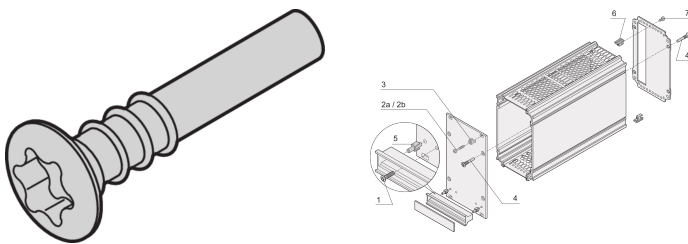

# Countersunk head screw, Torx, 3 x 20, 100 pcs

## CATALOG NUMBER

**24812-501**

Panhead screws.

## FEATURES

Screw to assemble the top/bottom covers to the body of the CassettePRO

## PRODUCT ATTRIBUTES

Material: Steel

Finish: Nickel Plated

Package Quantity: 100

Thread Size: M3

Product Family: EuropacPRO; RatiopacPRO; RatiopacPRO AIR; CompacPRO; PropacPRO; MultipacPRO

Product Type: Screw