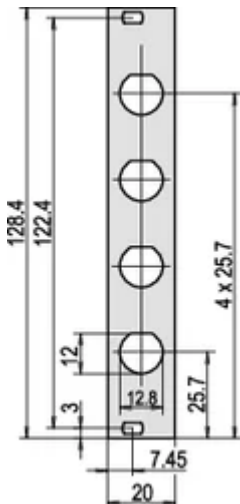

PRODUCT ATTRIBUTES

Product Type: Front Panel

Type: Front Panel without Handle

Accessory Type: Front panel

Mounting: Screw-on Front

EMC Shielding: No

Material: Aluminum

Front Finish: Anodized

Rear Finish: Conductive

Treated Edges: No

Rack Height: 3U

Rack Width: 4HP

Complies With: IEC 60297-3-101; IEEE 1101.1/10

Package Quantity: 1

Finish: Anodized; Passivated

Net Weight: 0.013kg

ADDITIONAL PRODUCT DETAILS

Please order fixing material (sleeves, collar screws) separately.

DIAGRAMS

WARNING

---

nVent products shall be installed and used only as indicated in nVent's product instruction sheets and training materials. Instruction sheets are available at www.nvent.com and from your nVent customer service representative. Improper installation, misuse, misapplication or other failure to completely follow nVent's instructions and warnings may cause product malfunction, property damage, serious bodily injury and death and/or void your warranty.