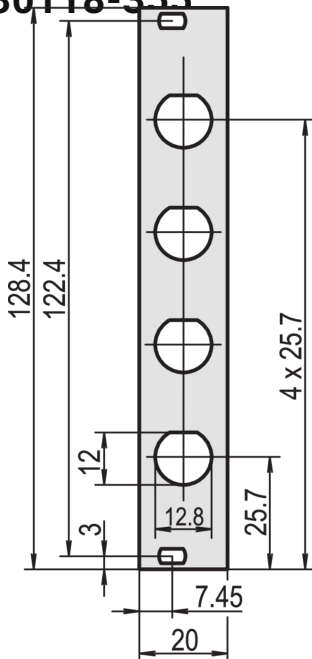

Front Panel, Unshielded, Cutout for Coax Connectors, 2.5 mm, Al, Front Anodized, Rear Conductive

CATALOG NUMBER

30118-355

Aluminum, 2.5 mm, front anodized, conductive, unshielded version.

CERTIFICATIONS

FEATURES

Al, 2.5 mm, front anodized, conductive

3 U, 4 HP