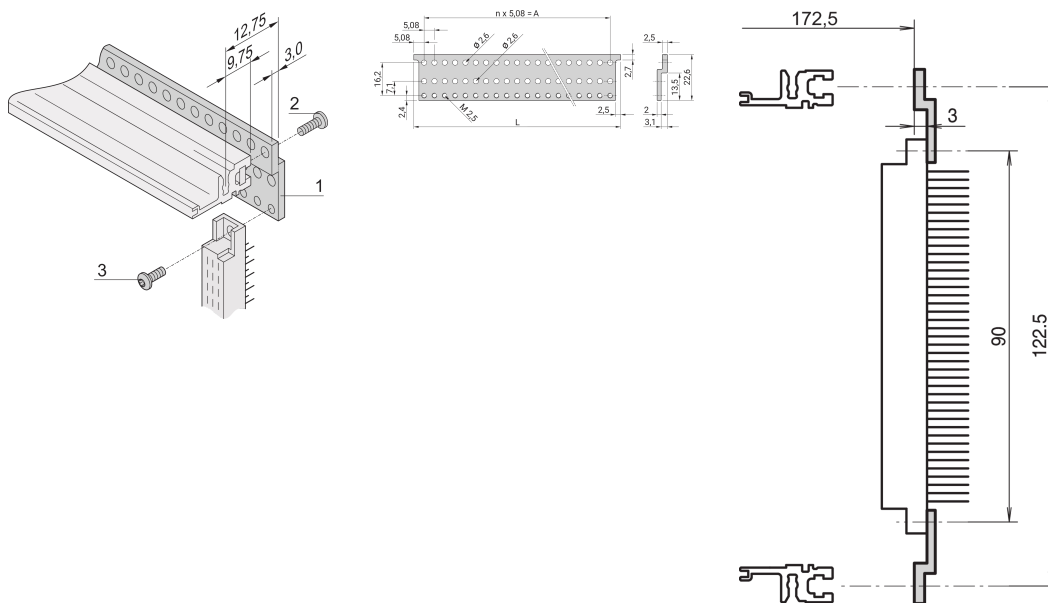

# Z-Rail for Connector, EN 60603-2, 28 HP

## CATALOG NUMBER

**30822-033**

Z-rail for connector in accordance with EN 60603-2 (DIN 41612).

## FEATURES

Z-rails are bolted to the subrack for connector mounting (rear horizontal rail type ST, threaded insert inserted)

For connectors to EN 60603-2 (DIN 41612)

Aluminum extrusion, anodized