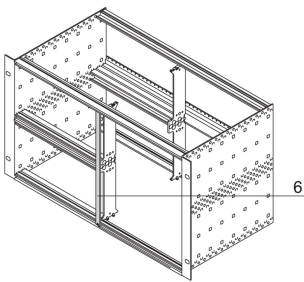

Front Panel Alternative for Combined Mounting, unshielded, 6 U, 2 HP

CATALOG NUMBER

30847-472

The 2 HP wide front panel covers an open slot. The non-shielded version can be fixed with screws and washers. Due to the 2 HP width, no sleeves can be used.

CERTIFICATIONS

FEATURES

Flat front panel 6 U, 2 HP, Al, 2.5 mm

PRODUCT ATTRIBUTES

Product Type: Front Panel

Accessory Type: Front panel

Material: Aluminum

Front Finish: Anodized

Rear Finish: Conductive

Treated Edges: No

Rack Height: 6U

Rack Width: 2HP

Complies With: IEC 60297-3-101; IEEE 1101.1/10

Package Quantity: 1

Finish: Anodized; Passivated

Gross Weight: 0.017kg