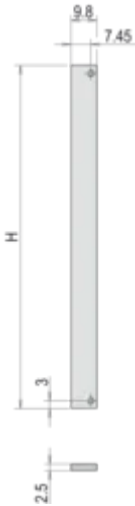

Finish: Anodized; Passivated

Gross Weight: 0.017kg

ADDITIONAL PRODUCT DETAILS

Please take into consideration that deliveries may be carried out in the stated SPQs (SPQ, e.g. 5 pieces, 10 pieces, 50 pieces, etc.). Differing order quantities (e.g. 2 pieces) may be changed to the next possible delivery quantity = Standard Pack Quantity.

DIAGRAMS

WARNING

nVent products shall be installed and used only as indicated in nVent's product instruction sheets and training materials. Instruction sheets are available at www.nvent.com and from your nVent customer service representative. Improper installation, misuse, misapplication or other failure to completely follow nVent's instructions and warnings may cause product malfunction, property damage, serious bodily injury and death and/or void your warranty.

North America

All locations
+1.763.422.2661
Chat with us:
nvent.com/schroff

Europe

Straubenhardt, Germany
+49.7082.794.0
Betschdorf, France
+33.3.88.90.64.90
Warsaw, Poland
+48.22.209.98.35
Assago, Italy
+39.02.932.7141
Chat with us:
nvent.com/schroff

Asia

Shanghai, China
+86.21.2412.6943
Qingdao, China
+86.532.8771.6101
Singapore
+65.6768.5800
Shin-Yokohama, Japan
+81.45.476.0271
Chat with us:
nvent.com/schroff

Middle East & India

Dubai, United Arab
Emirates
+971.4.378.1700
Bangalore, India
+91.80.6715.2001
Istanbul, Turkey
+90.216.250.7374
Chat with us:
nvent.com/schroff

Our powerful portfolio of brands:

CADDY ERICO HOFFMAN ILSCO SCHROFF TRACHTE