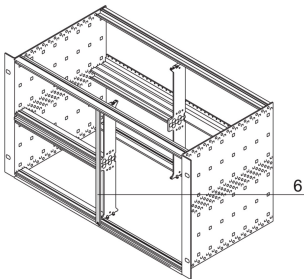

Front Panel Alternative for Combined Mounting, U-profile, Textile, 6 U, 2 HP, 2.5 mm, Al, Front Anodized, Rear Conductive

CATALOG NUMBER

30849-140

The 2 HP wide front panel covers an open slot. The U-profile front panel can be combined with a textile EMC gasket. It be fixed with screws and washers. Due to the 2 HP width no sleeves can be used.

CERTIFICATIONS

FEATURES

U-profile front panel 6 U, 2 HP, Al, 2.5 mm

Prepared for textile EMC gasket

PRODUCT ATTRIBUTES

Product Type: Front Panel

Accessory Type: Front panel

Product Family: EuropacPRO; RatiopacPRO; RatiopacPRO AIR; CompacPRO; PropacPRO

Mounting: Screw-on Front

EMC Shielding: No (Retrofittable)

Gasket Type: Textile EMC

Material: Aluminum

Front Finish: Anodized

Rear Finish: Conductive

Treated Edges: No

Rack Height: 6U

Rack Width: 2HP

Complies With: IEC 60297-3-101; IEEE 1101.1/10

Package Quantity: 1

Finish: Anodized; Passivated

Net Weight: 0.021kg

ADDITIONAL PRODUCT DETAILS

Please take into consideration that deliveries may be carried out in the stated SPQs (SPQ, e.g. 5 pieces, 10 pieces, 50 pieces, etc.). Differing order quantities (e.g. 2 pieces) may be changed to the next possible delivery quantity = Standard Pack Quantity.