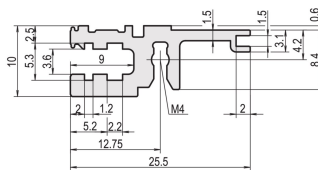

## CATALOG NUMBER

**34560-020**

Combinations of horizontal rails and side panels

		"L" can be combined				"H" combination not recommended			
Subrack 2 U	Subrack 2 U	-	+	+	+	Subrack 2 U required			
	Subrack 4 U	+	+	+	+	Subrack 4 U required			
Subrack 6 U	Subrack 6 U	+	+	-	-	Subrack 6 U required			
	Subrack 12 U	+	+	-	-	Subrack 12 U required			
Horizontal rail	Light L					Dark L	Heavy L	Edge L	