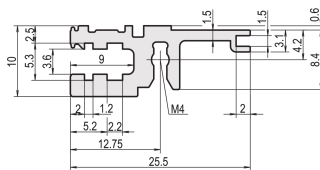

Horizontal Rail, Front, Type L-OD, Light, Without Lip, 40 HP

CATALOG NUMBER

34560-040

Combinations of horizontal rails and side panels

The horizontal rail without a lip enable the use of a setups such as a 6 U front panel for a subrack which is split into 2 x 3 U.

CERTIFICATIONS

FEATURES

For installation behind full-width front panel

< 28 HP not to print

Without lip (L-OD)

Aluminum extrusion, anodized finish, conductive contact surface

PRODUCT ATTRIBUTES

Rack Width: 40HP

Package Quantity: 1

Finish: Anodized

Material: Aluminum