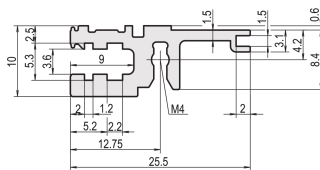

## CATALOG NUMBER

**34560-042**

Combinations of horizontal rails and side panels

		"4" can be combined, "2" combination not recommended			
		Subrack 42 HP	Subrack 28 HP	Subrack 18 HP	Subrack 12 HP
Subrack 42 HP		-	+	+	+
Subrack 28 HP		+	+	+	+
Subrack 18 HP		+	+	-	-
Subrack 12 HP		+	+	-	-
Side panel		Light 1.1	Dark 1.1	Heavy 1.1	Edge 1.1