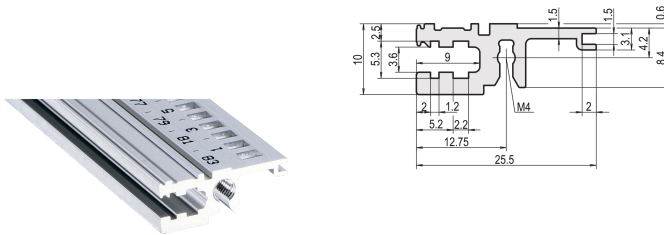

Horizontal Rail, Front, Type L-OD, Light, Without Lip, 84 HP

CATALOG NUMBER

34560-084

Combinations of horizontal rails and side panels

*+ can be combined, ** combination not recommended

		Subrack 100 Backplate (not recommended)	Subrack 100 Backplate (not recommended) with Subrack 100 Backplate (not recommended)	Subrack 100 Backplate (not recommended)
Subrack 100	-	+	+	+
Subrack 100	+	+	+	+
Subrack 100	+	+	-	-
Horizontal rail	Light 1.0	Flexion 1.0	Heavy 1.0	Edgecut 1.0

Light 1.0 Flexion 1.0 Heavy 1.0 Edgecut 1.0

The horizontal rail without a lip enable the use of a setups such as a 6 U front panel for a subrack which is split into 2 x 3 U.

CERTIFICATIONS

FEATURES

For installation behind full-width front panel

< 28 HP not to print

Without lip (L-OD)

Aluminum extrusion, anodized finish, conductive contact surface

PRODUCT ATTRIBUTES

Rack Width: 84HP

Package Quantity: 1

Finish: Anodized

Material: Aluminum

Product Family: EuropacPRO; RatiopacPRO; RatiopacPRO AIR; CompacPRO; PropacPRO

Product Type: Horizontal Rail

Type: Light, OD

Works With: Subracks; Cases

Net Weight: 0.12kg

ADDITIONAL PRODUCT DETAILS

Please take into consideration that deliveries may be carried out in the stated SPQs (SPQ, e.g. 5 pieces, 10 pieces, 50 pieces, etc.). Differing order quantities (e.g. 2 pieces) may be changed to the next possible delivery quantity = Standard Pack Quantity.