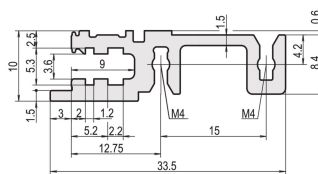

Horizontal Rail Front, Type H-KD, Heavy, Short Lip, 1000 mm

CATALOG NUMBER

34560-201

Combinations of horizontal rails and side panels

		"4" can be combined.		"4" combination not recommended	
RatiopacPRO	Standard 4" rail	-	+	+	+
	Standard 4" rail with 195HP	+	+	+	+
RatiopacPRO	Standard 4" rail	+	+	-	-
	Standard 4" rail with 195HP	+	+	-	-
Horizontal rail	Light 4"				
	Standard 4"				
	Heavy 4"				
	Rugged 4"				

Legend: + can be combined, - combination not recommended

Aluminum extrusion horizontal rail of the type H-KD (H-KD = Heavy, Short Lip) with a anodized surface and conductive contact surface. Printed HP markings for a quick optical positioning of the guide rails. Suitable for RatiopacPRO/-AIR and EuropacPRO/-rugged).

CERTIFICATIONS

FEATURES

Installation at top and bottom

Short lip (H-KD)

Aluminum extrusion, anodized finish, conductive contact surface

PRODUCT ATTRIBUTES

Rack Width: 195HP

Package Quantity: 1