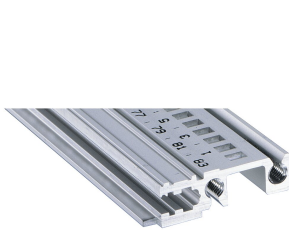

Horizontal Rail Front, Type H-KD, Heavy, Short Lip, 1000 mm

CATALOG NUMBER

34560-201

Combinations of horizontal rails and side panels

		"4" can be combined.		"4" combination not recommended	
RatiopacPRO	Standard 4" rail	-	+	+	+
	Standard 4" rail with 195HP	+	+	+	+
RatiopacPRO	Standard 4" rail	+	+	-	-
	Standard 4" rail with 195HP	+	+	-	-
Horizontal rail	Light 4"				
	Standard 4"				
	Heavy 4"				
	Rugged 4"				

Legend: + can be combined, - combination not recommended

Aluminum extrusion horizontal rail of the type H-KD (H-KD = Heavy, Short Lip) with a anodized surface and conductive contact surface. Printed HP markings for a quick optical positioning of the guide rails. Suitable for RatiopacPRO/-AIR and EuropacPRO/-rugged).

CERTIFICATIONS

FEATURES

Installation at top and bottom

Short lip (H-KD)

Aluminum extrusion, anodized finish, conductive contact surface

PRODUCT ATTRIBUTES

Rack Width: 195HP

Package Quantity: 1

Finish: Anodized

Material: Aluminum

Product Family: EuropacPRO; RatiopacPRO; RatiopacPRO AIR; CompacPRO; PropacPRO

Product Type: Horizontal Rail

Type: Heavy, KD

Works With: Subracks; Cases

Net Weight: 0.38kg