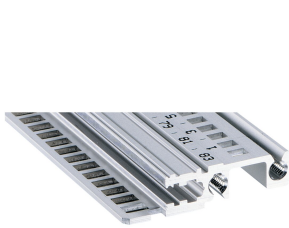

# Horizontal Rail, Front, Type H-LD, Heavy, Long Lip, for IEEE Application, 1000 mm

## CATALOG NUMBER

**34560-301**

Combinations of horizontal rails and side panels

	Side panel 1	Side panel 2	Side panel 3	Side panel 4
Horizontal rail 1	-	+	+	+
Horizontal rail 2	+	+	+	+
Horizontal rail 3	+	+	-	-
Horizontal rail 4	Light 1	Dark 2	Heavy 3	Edge 4

Legend: + can be combined, - combination not recommended

The horizontal rail with a long lip enables the use of IEEE insertion / extraction handles.

## FEATURES

For plug-in units with IEEE handle

Long lip (H-LD)

Installation at top and bottom

For CPCI and VME64x systems

Aluminum extrusion, anodized finish, conductive contact surface