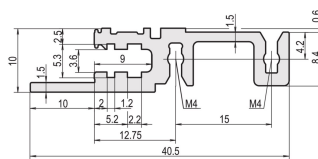

# Horizontal Rail, Front, Type H-LD, Heavy, Long Lip, for IEEE Application, 1000 mm

## CATALOG NUMBER

**34560-301**

Combinations of horizontal rails and side panels

	Side panel 1	Side panel 2	Side panel 3	Side panel 4
Horizontal rail 1	-	+	+	+
Horizontal rail 2	+	+	+	+
Horizontal rail 3	+	+	-	-
Horizontal rail 4	Light 1	Dark 2	Heavy 3	Edge 4

Legend: + can be combined, - combination not recommended

The horizontal rail with a long lip enables the use of IEEE insertion / extraction handles.

## FEATURES

For plug-in units with IEEE handle

Long lip (H-LD)

Installation at top and bottom

For CPCI and VME64x systems

Aluminum extrusion, anodized finish, conductive contact surface