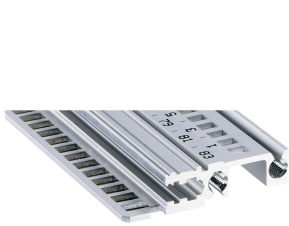

Horizontal Rail, Front, Type H-LD, Heavy, Long Lip, for IEEE Application, 20 HP

CATALOG NUMBER

34560-320

Combinations of horizontal rails and side panels

	Side panel 1	Side panel 2	Side panel 3	Side panel 4
Horizontal rail 1	-	+	+	+
Horizontal rail 2	+	+	+	+
Horizontal rail 3	+	+	-	-
Horizontal rail 4	Light 1	Dark 2	Heavy 3	Edge 4

Legend: + can be combined, - combination not recommended, * not recommended

The horizontal rail with a long lip enables the use of IEEE insertion / extraction handles.

CERTIFICATIONS

FEATURES

For plug-in units with IEEE handle

Long lip (H-LD)

Installation at top and bottom

For CPCI and VME64x systems

Aluminum extrusion, anodized finish, conductive contact surface

PRODUCT ATTRIBUTES

Rack Width: 20HP

Package Quantity: 1

Finish: Anodized

Material: Aluminum

Product Family: EuropacPRO; RatiopacPRO; RatiopacPRO AIR; CompacPRO; PropacPRO

Product Type: Horizontal Rail

Type: Heavy, LD

Works With: Subracks; Cases

Net Weight: 0.04kg

ADDITIONAL PRODUCT DETAILS