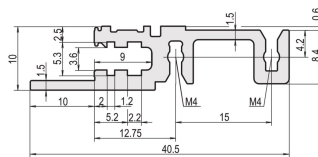

Horizontal Rail, Front, Type H-LD, Heavy, Long Lip, for IEEE Application, 20 HP

CATALOG NUMBER

34560-320

Combinations of horizontal rails and side panels

	Side panel 1	Side panel 2	Side panel 3	Side panel 4
Horizontal rail 1	-	+	+	+
Horizontal rail 2	+	+	+	+
Horizontal rail 3	+	+	-	-
Horizontal rail 4	Light 1	Dark 2	Heavy 3	Edge 4

Legend: + can be combined, - combination not recommended, * not recommended

The horizontal rail with a long lip enables the use of IEEE insertion / extraction handles.

CERTIFICATIONS

FEATURES

For plug-in units with IEEE handle

Long lip (H-LD)

Installation at top and bottom

For CPCI and VME64x systems

Aluminum extrusion, anodized finish, conductive contact surface

PRODUCT ATTRIBUTES

Rack Width: 20HP

Package Quantity: 1

Finish: Anodized