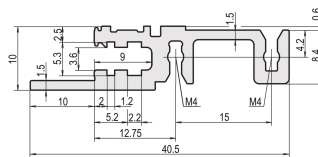

# Horizontal Rail, Front, Type H-LD, Heavy, Long Lip, for IEEE Application, 40 HP

## CATALOG NUMBER

**34560-340**

Combinations of horizontal rails and side panels

	Side panel 1	Side panel 2	Side panel 3	Side panel 4
Horizontal rail 1	-	+	+	+
Horizontal rail 2	+	+	+	+
Horizontal rail 3	+	+	-	-
Horizontal rail 4	Light 1	Dark 1	Heavy 1	Edge 1

Legend: + can be combined, - combination not recommended, \* not recommended

The horizontal rail with a long lip enables the use of IEEE insertion / extraction handles.

## FEATURES

For plug-in units with IEEE handle

Long lip (H-LD)

Installation at top and bottom

For CPCI and VME64x systems

Aluminum extrusion, anodized finish, conductive contact surface