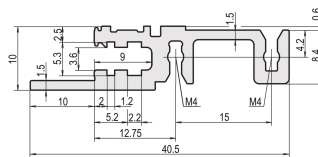

# Horizontal Rail, Front, Type H-LD, Heavy, Long Lip, for IEEE Application, 42 HP

## CATALOG NUMBER

**34560-342**

Combinations of horizontal rails and side panels

	Side panel 1	Side panel 2	Side panel 3	Side panel 4
Horizontal rail 1	-	+	+	+
Horizontal rail 2	+	+	+	+
Horizontal rail 3	+	+	-	-
Horizontal rail 4	Light 1	Fluorescent 2	Heavy 3	Edgecut 4

Legend: + can be combined, - combination not recommended, \* not recommended

The horizontal rail with a long lip enables the use of IEEE insertion / extraction handles.

## FEATURES

For plug-in units with IEEE handle

Long lip (H-LD)

Installation at top and bottom

For CPCI and VME64x systems

Aluminum extrusion, anodized finish, conductive contact surface