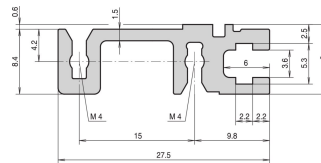

Horizontal Rail, Rear, Type H-ST, Heavy, Standard, 28 HP

CATALOG NUMBER

34560-528

Combinations of horizontal rails and side panels

	4" - can be combined	3" - combination not recommended	2" - combination not recommended	1" - combination not recommended
Horizontal rail	-	+	+	+
Horizontal rail	+	+	+	+
Horizontal rail	+	+	-	-
Side panel	Light 1.0	Medium 1.0	Heavy 1.0	Super 1.0

The horizontal rail, type ST enables the isolated assembly of a backplane. The isolation is done by an insulation strip.

CERTIFICATIONS

FEATURES

For indirect backplane mounting with insulation strip

Standard where mechanical demands are high (H-ST)

Mounting top and bottom

< 28 HP not printed

Aluminum extrusion, anodized finish, conductive contact surface, with HP markings

PRODUCT ATTRIBUTES

Rack Width: 28HP

Package Quantity: 1

Finish: Anodized

Material: Aluminum