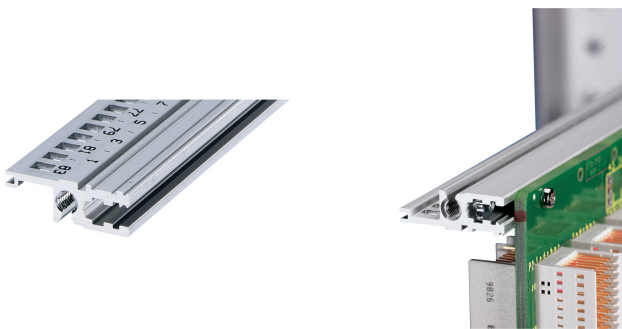

# Horizontal Rail, Rear, Type L-VT, Light, 1000 mm

## CATALOG NUMBER

**34560-601**

Combinations of horizontal rails and side panels

⊕ = can be combined, ⊖ = combination not recommended

Aluminum	-	+	+	+
Aluminum	+	+	+	+
Aluminum	+	+	-	-
Horizontal rail	+	+	-	-
Side panel	Light 1	Medium 2	Heavy 3 H	Flagged 4 B

Aluminum rail

The horizontal rail, type VT enables the direct assembly of a backplane.

## FEATURES

For direct backplane mounting

Recessed installation for low mechanical demands (L-VT)

Mounting top and bottom

Aluminum extrusion, anodized finish, conductive contact surface