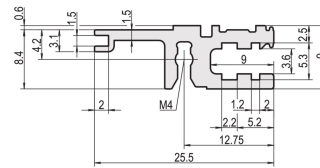

Horizontal Rail, Rear, Type L-VT, Light, 42 HP

CATALOG NUMBER

34560-642

Combinations of horizontal rails and side panels

		+ = can be combined, - = combination not recommended			
Horizontal rail		-	+	+	+
Horizontal rail		+	+	+	+
Horizontal rail		+	+	-	-
Horizontal rail					
Side panel					
		Light L-V	Flashed F	Heavy H	Rugged R

The horizontal rail, type VT enables the direct assembly of a backplane.

CERTIFICATIONS

FEATURES

For direct backplane mounting

Recessed installation for low mechanical demands (L-VT)

Mounting top and bottom

Product Type: Horizontal Rail

Type: Light, VT

Works With: Subracks; Cases

Net Weight: 0.06kg

ADDITIONAL PRODUCT DETAILS

Delivery is in standard pack multiples. Pricing is per individual item.

Please take into consideration that deliveries may be carried out in the stated SPQs (SPQ, e.g. 5 pieces, 10 pieces, 50 pieces, etc.). Differing order quantities (e.g. 2 pieces) may be changed to the next possible delivery quantity = Standard Pack Quantity.