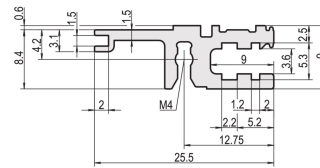

Horizontal Rail, Rear, Type L-VT, Light, 84 HP

CATALOG NUMBER

34560-684

Combinations of horizontal rails and side panels

*+ can be combined, - combination not recommended

Horizontal rail	-	+	+	+	+
Horizontal rail	+	+	+	+	+
Horizontal rail	+	+	-	-	-
Horizontal rail	+	+	-	-	-
Side panel	Light 1-F	Fluorid 1-F	Heavy 1-F	Rugged 1-F	

The horizontal rail, type VT enables the direct assembly of a backplane.

CERTIFICATIONS

FEATURES

For direct backplane mounting

Recessed installation for low mechanical demands (L-VT)

Mounting top and bottom

Product Type: Horizontal Rail

Type: Light, VT

Works With: Subracks; Cases

Net Weight: 0.11kg

ADDITIONAL PRODUCT DETAILS

Delivery is in standard pack multiples. Pricing is per individual item.

Please take into consideration that deliveries may be carried out in the stated SPQs (SPQ, e.g. 5 pieces, 10 pieces, 50 pieces, etc.). Differing order quantities (e.g. 2 pieces) may be changed to the next possible delivery quantity = Standard Pack Quantity.