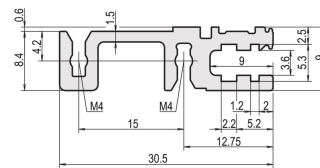

Horizontal Rail, Rear, Type H-VT, Heavy, 1000 mm

CATALOG NUMBER

34560-701

Combinations of horizontal rails and side panels

⊕ = can be combined ⊖ = combination not recommended

Aluminum	-	+	+	+
Aluminum	+	+	+	+
Aluminum	+	+	-	-
Horizontal rail				
Side panel				

Aluminum

The horizontal rail, type VT enables the direct assembly of a backplane.

CERTIFICATIONS

FEATURES

For direct backplane mounting

Mounting top and bottom

Recessed installation for high mechanical demands (H-VT)

Aluminum extrusion, anodized finish, conductive contact surface

PRODUCT ATTRIBUTES

Rack Width: 195HP

Package Quantity: 1

Finish: Anodized

Material: Aluminum

Product Family: EuropacPRO; RatiopacPRO; RatiopacPRO AIR; CompacPRO; PropacPRO

Product Type: Horizontal Rail

Type: Heavy, VT

Works With: Subracks; Cases

Net Weight: 0.332kg

ADDITIONAL PRODUCT DETAILS

Delivery is in standard pack multiples. Pricing is per individual item.

Please take into consideration that deliveries may be carried out in the stated SPQs (SPQ, e.g. 5 pieces, 10 pieces, 50 pieces, etc.). Differing order quantities (e.g. 2 pieces) may be changed to the next possible delivery quantity = Standard Pack Quantity.