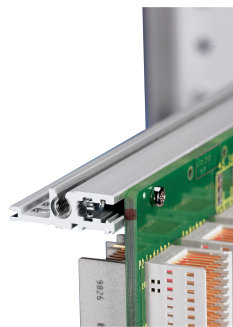

Horizontal Rail, Rear, Type H-VT, Heavy, 84 HP

CATALOG NUMBER

34560-784

Combinations of horizontal rails and side panels

		+ = can be combined, - = combination not recommended			
Horizontal rail	Light 1-F	-	+	+	+
Horizontal rail	Flashed 1-F	+	+	+	+
Horizontal rail	Heavy 2-F	+	+	-	-
Side panel	Light 1-F				
	Flashed 1-F				
	Heavy 2-F				
	Rugged 1-F				

The horizontal rail, type VT enables the direct assembly of a backplane.

CERTIFICATIONS

FEATURES

For direct backplane mounting

Mounting top and bottom

Recessed installation for high mechanical demands (H-VT)

Aluminum extrusion, anodized finish, conductive contact surface

PRODUCT ATTRIBUTES

Rack Width: 84HP

Package Quantity: 1

Finish: Anodized

Material: Aluminum

Product Family: EuropacPRO; RatiopacPRO; RatiopacPRO AIR; CompacPRO; PropacPRO