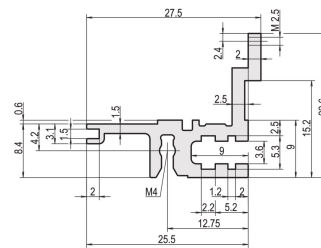

## CATALOG NUMBER

**34560-863**

Combinations of horizontal rails and side panels

	Aluminum	Aluminum	Aluminum	Aluminum
Aluminum	-	+	+	+
Aluminum	+	+	+	+
Aluminum	+	+	-	-
Horizontal rail	Aluminum	Aluminum	Aluminum	Aluminum
Side panel	Light	Medium	Heavy	Super

Legend: + = can be combined, - = combination not recommended

The horizontal rail, type light with MZ enables the use of DIN connectors. The connectors are in accordance with EN 60603-2.