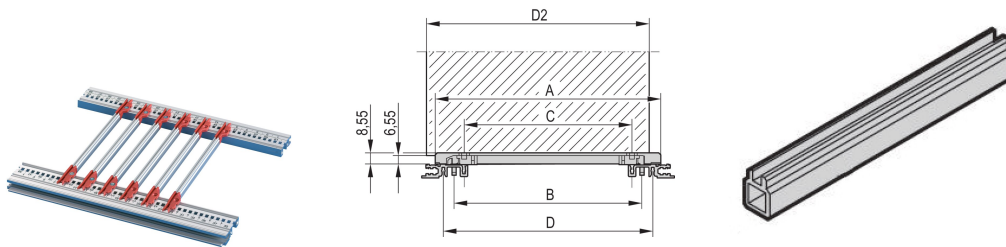

# Guide Rail Multi Piece, Mid-Piece, Aluminum Extrusion, 340 mm, 2 mm Groove Width, 10 Pieces

## CATALOG NUMBER

**34560-894**

Guide rail mid-piece for individual multi-piece guide rails out of plastic or Aluminum extrusion. Suitable for Standard, Accessory, 4.4" PCB types and end pieces with coding.

## FEATURES

Middle profile for mounting guide rails for 2 mm groove width

2 plastic end pieces are required; these are pushed on to both ends of the middle profile

Guide rails can be clipped into horizontal rails (Al extrusion) or into 1.5 mm thick plates

## PRODUCT ATTRIBUTES

Product Type: Guide Rail

Product Family: EuropacPRO; RatiopacPRO; RatiopacPRO AIR; CompacPRO; PropacPRO; MultipacPRO; Inpac

Type: Middle Section

Works With: Subracks; Cases; Chassis

Material: Aluminum