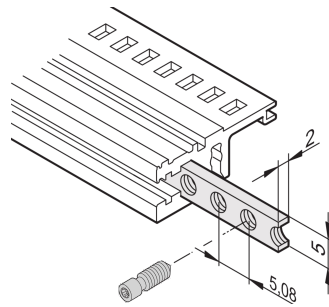

Horizontal Rails Threaded Insert, M2.5, 42 HP

CATALOG NUMBER

34561-342

The threaded insert is a metal strip with thread M2.5 and allows the fixing of front panels.

CERTIFICATIONS

FEATURES

The collar screws used for fixing partial-width front panels must be 12.3 mm long

Usable for all horizontal rails

PRODUCT ATTRIBUTES

Rack Width: 42HP

Package Quantity: 1

Finish: Zinc Plated

Material: Steel

Product Family: EuropacPRO; RatiopacPRO; RatiopacPRO AIR; CompacPRO; PropacPRO; Inpac

Product Type: Threaded Insert

Works With: Subracks; Cases

Net Weight: 0.014kg

ADDITIONAL PRODUCT DETAILS

Please take into consideration that deliveries may be carried out in the stated SPQs (SPQ, e.g. 5 pieces, 10 pieces, 50 pieces, etc.). Differing order quantities (e.g. 2 pieces) may be changed to the next possible delivery quantity = Standard Pack Quantity.