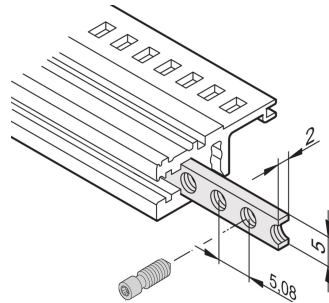

## CATALOG NUMBER

**34561-384**

The threaded insert is a metal strip with thread M2.5 and allows the fixing of front panels.

## FEATURES

The collar screws used for fixing partial-width front panels must be 12.3 mm long

Usable for all horizontal rails

## PRODUCT ATTRIBUTES

Rack Width: 84HP

Package Quantity: 1

Finish: Zinc Plated

Material: Steel

Product Family: EuropacPRO; RatiopacPRO; RatiopacPRO AIR; CompacPRO; PropacPRO; Inpac

Product Type: Threaded Insert