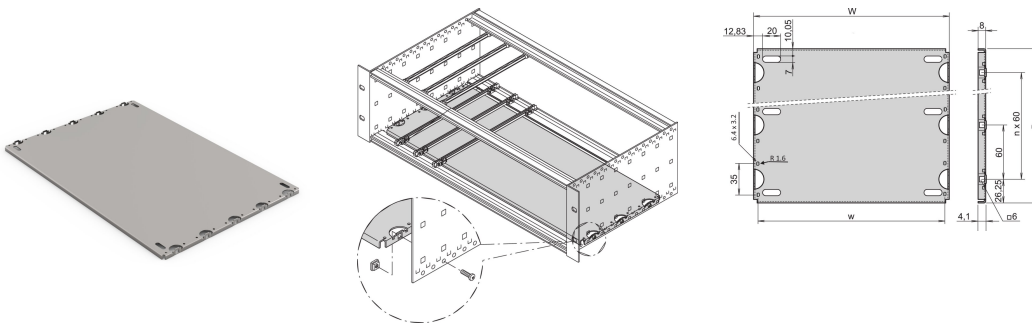

Mounting Plate for 19" Case and Subrack, 42 HP, 160 mm Board Length

CATALOG NUMBER

34562-746

Material	HP	W	w	D
34562745	28	146,87	137,16	112,50
34562749	28	146,87	137,16	172,50
34562753	28	146,87	137,16	232,50
34562757	28	146,87	137,16	292,50
34562746	42	217,99	208,28	112,50
34562750	42	217,99	208,28	172,50
34562754	42	217,99	208,28	232,50
34562758	42	217,99	208,28	292,50
34562747	63	324,67	314,96	112,50
34562751	63	324,67	314,96	172,50
34562755	63	324,67	314,96	232,50
34562759	63	324,67	314,96	292,50
34562748	84	431,35	421,64	112,50
34562752	84	431,35	421,64	172,50
34562756	84	431,35	421,64	232,50
34562760	84	431,35	421,64	292,50
34562870	84	431,35	421,64	352,50
34562871	84	431,35	421,64	412,50

Mounting plate for heavy components or proprietary electronic assemblies. Suitable for RatiopacPRO/-AIR, CompacPRO and EuropacPRO.

Guide rails Type 4,4" and type strengthened cannot be used in combination with a mounting plate. Top / bottom cover which will be inserted into the groove of the light (type L) horizontal rails cannot be used in combination with a mounting plate.

CERTIFICATIONS

FEATURES

For assembly of heavy components

Mounting plate, full width: The mounting plate is as wide as the subrack/system case and is fixed to the side panels

Mounting plate, partial width: The partial width mounting plate fixed to the side panel by means of an assembly strip

The chassis plate can't be combined with EMC top- / bottom covers

PRODUCT ATTRIBUTES

Rack Width: 42HP

Package Quantity: 1

Material: Aluminum

Product Family: EuropacPRO; PropacPRO; RatiopacPRO; CompacPRO

Product Type: Mounting Plate