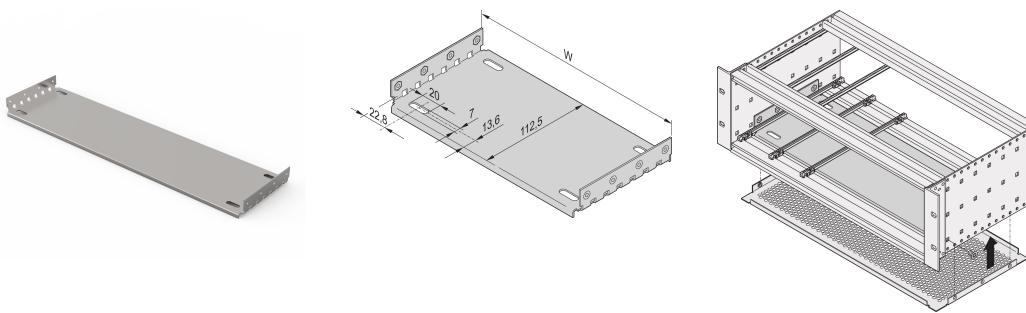

EuropacPRO Mounting Plate for Use With Cover Plate, 28 HP, 220 mm Board Length

CATALOG NUMBER

34563-009

Material	HP	W	D
34563001	28	146,87	112,50
34563009	28	146,87	172,50
34563002	42	217,99	112,50
34563014	42	217,99	172,50
34563003	63	324,67	112,50
34563019	63	324,67	172,50
34563004	84	431,35	112,50
34563024	84	431,35	172,50
34563026	84	431,35	232,50
34563028	84	431,35	292,50
34563042	84	431,35	352,50
34563044	84	431,35	412,50

Mounting plate for use with cover plates for installation and fixing of heavy components. Full width mounting plates (as wide as the subrack or the system case) are fixed to the side panels. The partial width mounting plates are fixed to the side panel and horizontal rail by means of an assembly strip.

Guide rails Type 4,4" and type strengthened cannot be used in combination with a mounting plate. Top / bottom cover which will be inserted into the groove of the light (type L) horizontal rails cannot be used in combination with a mounting plate.

CERTIFICATIONS

FEATURES

For installation and fixing of heavy components

Mounting plate, full width: The mounting plate is as wide as the subrack/system case and is fixed to the side panels

A guide rail can be fitted in first and last slot position