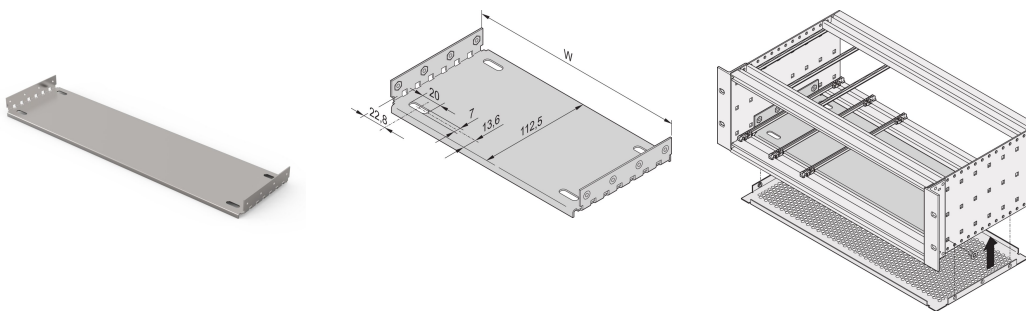

EuropacPRO Mounting Plate for Use With Cover Plate, 84 HP, 400 mm Board Length

CATALOG NUMBER

34563-042

Material	HP	W	D
34563001	28	146,87	112,50
34563009	28	146,87	172,50
34563002	42	217,99	112,50
34563014	42	217,99	172,50
34563003	63	324,67	112,50
34563019	63	324,67	172,50
34563004	84	431,35	112,50
34563024	84	431,35	172,50
34563026	84	431,35	232,50
34563028	84	431,35	292,50
34563042	84	431,35	352,50
34563044	84	431,35	412,50

Mounting plate for use with cover plates for installation and fixing of heavy components. Full width mounting plates (as wide as the subrack or the system case) are fixed to the side panels. The partial width mounting plates are fixed to the side panel and horizontal rail by means of an assembly strip.

Guide rails Type 4,4" and type strengthened cannot be used in combination with a mounting plate. Top / bottom cover which will be inserted into the groove of the light (type L) horizontal rails cannot be used in combination with a mounting plate.

FEATURES

For installation and fixing of heavy components

Mounting plate, full width: The mounting plate is as wide as the subrack/system case and is fixed to the side panels

A guide rail can be fitted in first and last slot position

In addition to the mounting plate EMC cover plates can also be fitted to the subrack