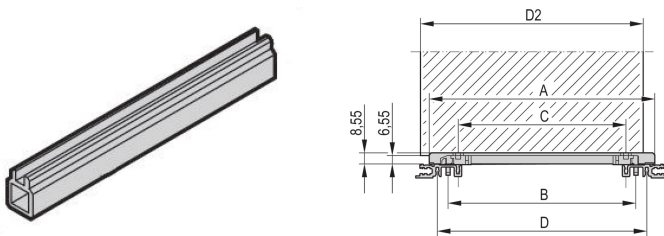

Guide Rail Multi Piece, Mid-Piece, Plastic Extrusion, 160 mm, 2 mm Groove Width, Grey, 10 Pieces

CATALOG NUMBER

34564-891

Guide rail mid-piece for individual multi-piece guide rails out of plastic or Aluminum extrusion. Suitable for Standard, Accessory, 4.4" PCB types and end pieces with coding.

CERTIFICATIONS

FEATURES

Middle profile for mounting guide rails for 2 mm groove width

2 plastic end pieces are required; these are pushed on to both ends of the middle profile

Guide rails can be clipped into horizontal rails (Al extrusion) or into 1.5 mm thick plates

Product Type: Guide Rail

Type: Middle Section

Works With: Subracks; Cases; Chassis

ADDITIONAL PRODUCT DETAILS

Delivery may be in Standard Pack Quantity (SPQ). Pricing is per individual item.

One guide rail consists of 1 pair of head pieces and 1 profile piece.