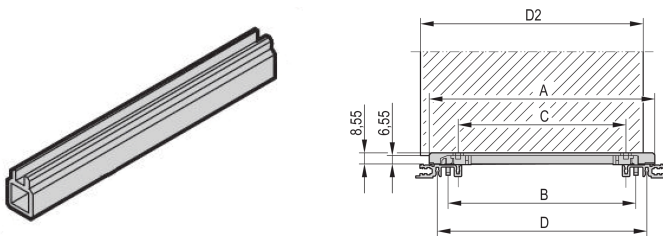

Guide Rail Multi Piece, Mid-Piece, Plastic Extrusion, 220 mm, 2 mm Groove Width, Grey, 10 Pieces

CATALOG NUMBER

34564-892

Guide rail mid-piece for individual multi-piece guide rails out of plastic or Aluminum extrusion. Suitable for Standard, Accessory, 4.4" PCB types and end pieces with coding.

CERTIFICATIONS

FEATURES

Middle profile for mounting guide rails for 2 mm groove width

2 plastic end pieces are required; these are pushed on to both ends of the middle profile

Guide rails can be clipped into horizontal rails (Al extrusion) or into 1.5 mm thick plates

Product Type: Guide Rail

Type: Middle Section

Works With: Subracks; Cases; Chassis

ADDITIONAL PRODUCT DETAILS

Delivery may be in Standard Pack Quantity (SPQ). Pricing is per individual item.

One guide rail consists of 1 pair of head pieces and 1 profile piece.