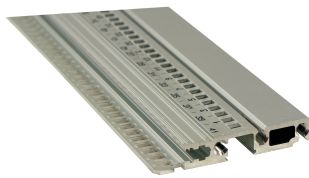

Horizontal Rail, Front, Type R-LD, Rugged, Long Lip , 40 HP

CATALOG NUMBER

34566-340

Combinations of horizontal rails and side panels

„+“ can be combined, „-“ combination not recommended

	Light 1	FlexView 1	Heavy 2 HP	Rugged 2 HP
FlexView 1	-	+	+	+
Heavy 2 HP	+	+	+	+
Rugged 2 HP	+	+	-	-
Side panel				

Light 1
FlexView 1
Heavy 2 HP
Rugged 2 HP

The rugged horizontal rail type can handle shock and vibration up to 25 g. It enables the use of IEEE handles.

CERTIFICATIONS

FEATURES

Type R-LD "rugged" horizontal rails with 3-hole fixing for increased robustness

For insertion/extraction of CompactPCI or, VME64x boards

With HP units printed from 28 HP upwards

Length 20, 28, 40, 42, 63, 84 HP or 1000 mm

Aluminum extrusion, anodized finish, conductive contact surface, with HP markings

PRODUCT ATTRIBUTES

Rack Width: 40HP

Package Quantity: 1

Finish: Anodized

Material: Aluminum

Product Family: EuropacPRO

Product Type: Horizontal Rail

Type: Rugged, LD