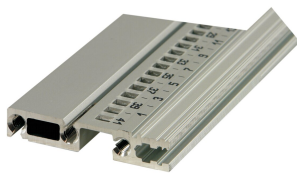

Horizontal Rail, Rear, Type R-VT, Rugged, 42 HP

CATALOG NUMBER

34566-742

Combinations of horizontal rails and side panels

„+“ can be combined, „-“ combination not recommended

		Light 1.0	Flexibel 1.0	Heavy 1.0	Rugged 1.0
Horizontal rail	Horizontal rail	+	+	+	+
Horizontal rail	Horizontal rail	+	+	+	+
Horizontal rail	Horizontal rail	+	+	-	-
Horizontal rail	Horizontal rail	+	+	-	-

The horizontal rail, type rugged VT enables the direct assembly of a backplane.

CERTIFICATIONS

FEATURES

Type R-VT "rugged" horizontal rail with 3-hole fixing for increased robustness

Aluminum extrusion, anodized finish, conductive contact surface

PRODUCT ATTRIBUTES

Rack Width: 42HP

Package Quantity: 1

Finish: Anodized

Material: Aluminum

Product Family: EuropacPRO

Product Type: Horizontal Rail

Type: Rugged, VT