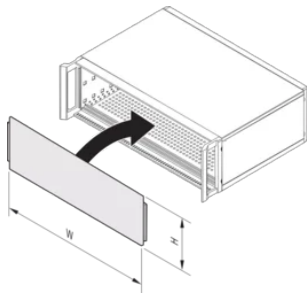

FEATURES

Inserted between side panel and molded parts such as trim, 19" mounting bracket or handle

Front panels can also be used as rear panels

Fixes without screws (special horizontal rails cover the edges of the front panel and hold them in place)

Shielded (rear conductive); for a conductive connection with the case please order EMC sealing (stainless steel) separately

PRODUCT ATTRIBUTES

Rack Height: 4U

Rack Width: 84HP

Package Quantity: 1

Accessory Type: Front panel

Front Finish: Anodized

Rear Finish: Conductive

Treated Edges: No

Finish: Anodized; Passivated

Material: Aluminum

Product Type: Front Panel

Net Weight: 0.5kg

DIAGRAMS