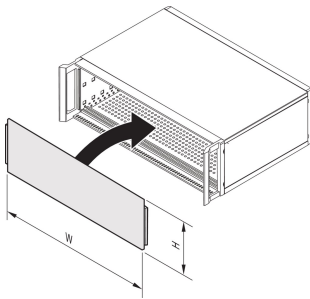

Front Panel, Full Width, Slotted, Unshielded for RatiopacPRO 4 U, AIR 5 U, 84 HP, 2.5 mm, Al, Front Anodized, Rear Conductive

CATALOG NUMBER

34571-612

Full-width front panel, slotted, unshielded.

CERTIFICATIONS

FEATURES

Inserted between side panel and molded parts such as trim, 19" mounting bracket or handle

Front panels can also be used as rear panels

Fixes without screws (special horizontal rails cover the edges of the front panel and hold them in place)

Shielded (rear conductive); for a conductive connection with the case please order EMC sealing (stainless steel) separately

PRODUCT ATTRIBUTES

Rack Height: 4U

Rack Width: 84HP

Package Quantity: 1

Accessory Type: Front panel