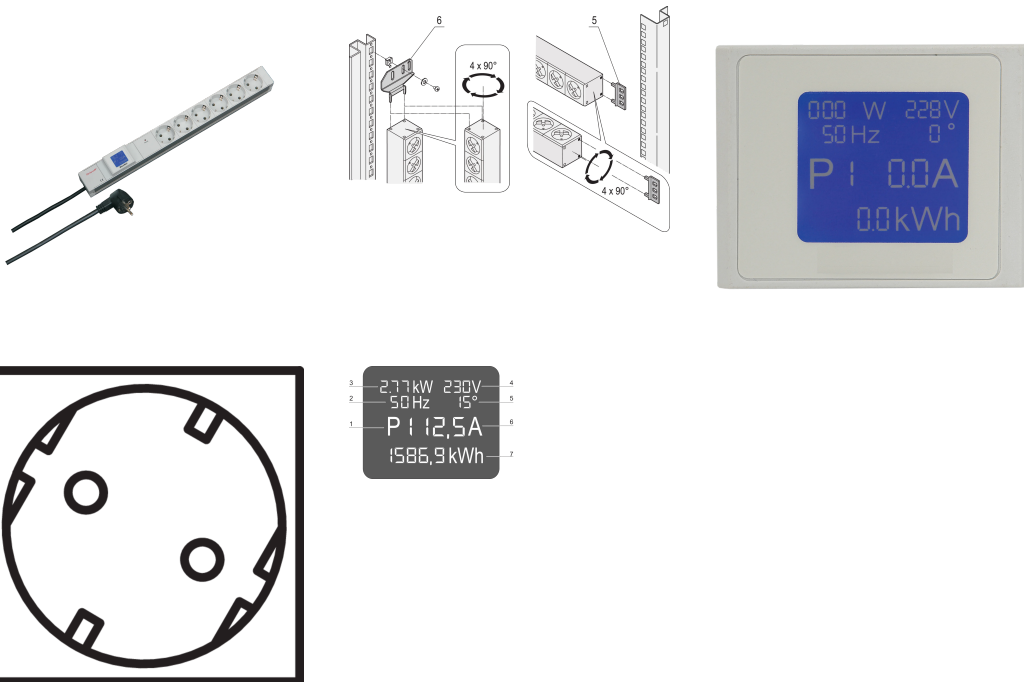

Socket Strip, SCHUKO/UTE, Local Display, 6 x SCHUKO/UTE Outlets

CATALOG NUMBER

60110-294

PDU with local power meter. Relevant Power data are shown on an integrated display.

CERTIFICATIONS

FEATURES

Integrated measurement and display via local display unit

Socket strips with Schuko sockets

Mounting height 1 U

Socket strips can be rotated through all four directions (in 90° increments) during installation

Horizontal and vertical mounting

Measurement functions: Voltage, Current, Power, Frequency, cos phi

PRODUCT ATTRIBUTES

Product Type: Socket Strip

Socket Type: SCHUKO

Socket Quantity: 6

Color: Grey

Switched Outlets: No

Voltage AC: 230V

Finish: Anodized