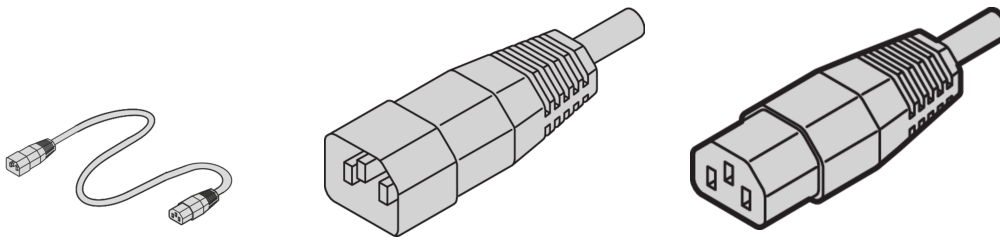

Mains Cable, IEC C14 to C13, 0.5 m, Black

CATALOG NUMBER

60110-360

nVent SCHROFF Mains cable provides practical, universal fastening with variable attachment facilities. They are general in nature and fit in to different applications like Fans, cabinet lights, etc., Industrial PC connections, Uninterruptible power supplies, Systems.

CERTIFICATIONS

FEATURES

Applications: Fans, cabinet lights, Industrial PC connections, Uninterruptible power supplies and Systems

PRODUCT ATTRIBUTES

Input Connector: IEC C14

Output Connector: IEC C13

Package Quantity: 1

Color: Black

Connector Type: Straight

Material: PVC

Product Type: Cable

Net Weight: 0.09kg

WARNING

nVent products shall be installed and used only as indicated in nVent's product instruction sheets and training materials. Instruction sheets are available at www.nvent.com and from your nVent customer service representative. Improper installation, misuse, misapplication or other failure to completely follow nVent's instructions and warnings may cause product malfunction, property damage, serious bodily injury and death and/or void your warranty.